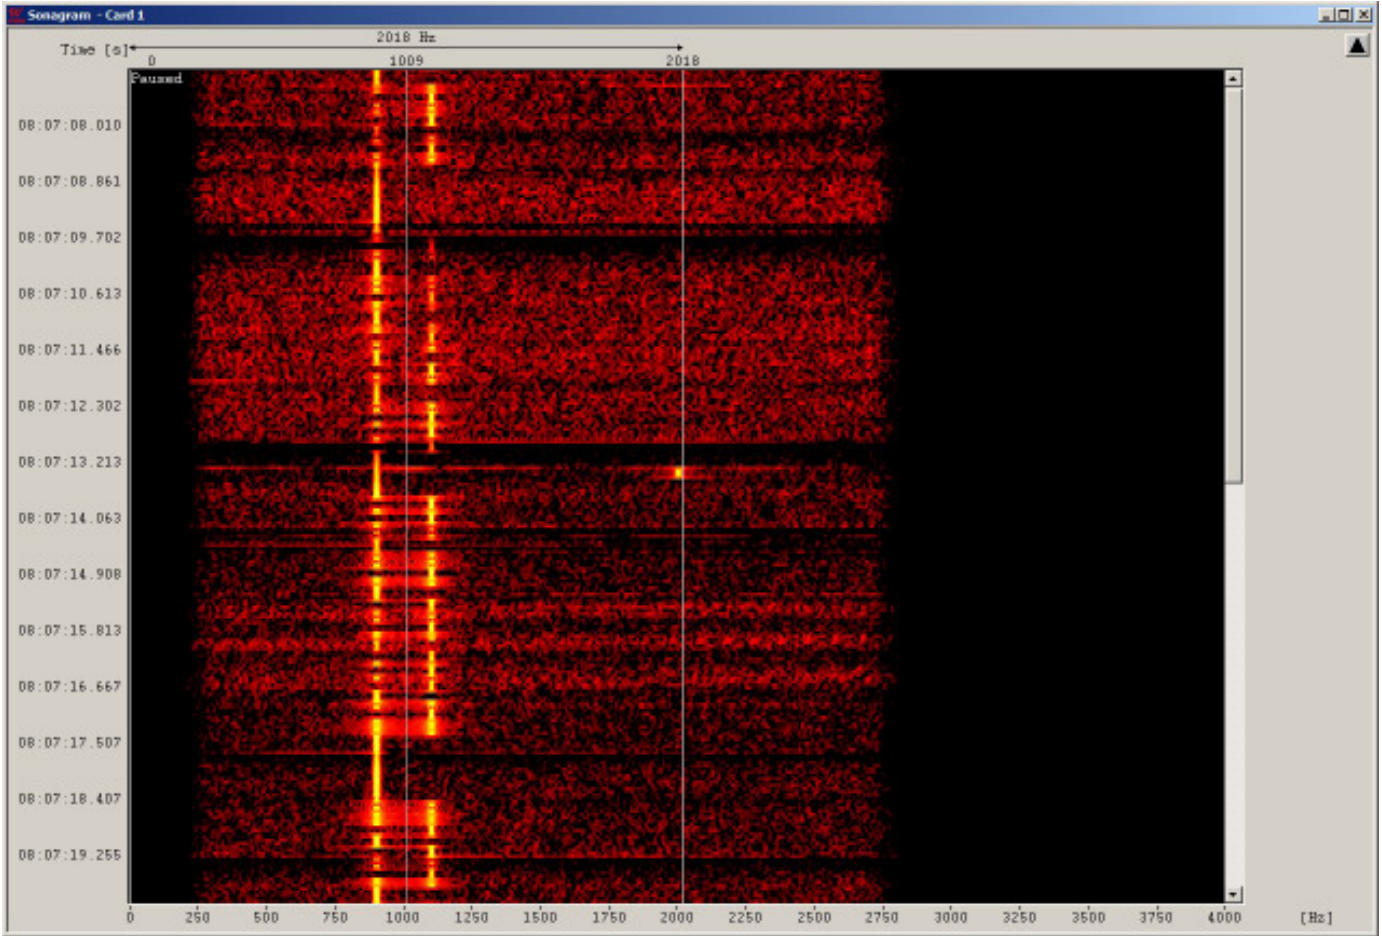

7182.0 kHz (Center) - 0821 utc - F1A – shift 200 Hz - (CW msgs on 7182.1 kHz) – ident “RDL”
Russian navy Kaliningrad – daily, all day
Screenshot: DK2OM with Wavecom W-Code – sonagram showing the F1A

Russian MIL F1B on 14116.0 kHz
50 Bd - 250 Hz shift -
location Moscow
DF: DK2OM with SDR Kiwi TDoA
direction finder
at 1005 utc on August 10th

<https://sdr.hu/>

Measurements and screenshots: DK2OM with W-Code (Wavecom), W-PCI (Wavecom) or Perseus

compiled and published by DK2OM Copyright © IARUMS Region 1 - DK2OM