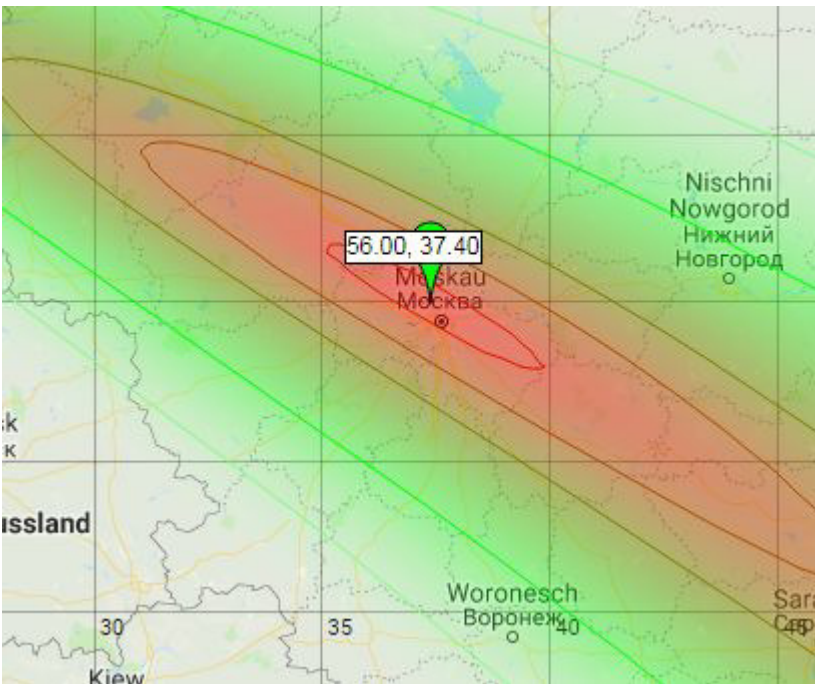

7182.0 kHz (Center) - 0821 utc - F1A – shift 200 Hz - (CW msgs on 7182.1 kHz) – ident “RDL”
Russian navy Kaliningrad – daily, all day
Screenshot: DK2OM with Wavecom W-Code – sonagram showing the F1A

Russian MIL F1B on 14116.0 kHz
50 Bd - 250 Hz shift -
location Moscow
DF: DK2OM with SDR Kiwi TDoA
direction finder
at 1005 utc on August 10th

<https://sdr.hu/>

Measurements and screenshots: DK2OM with W-Code (Wavecom), W-PCI (Wavecom) or Perseus

compiled and published by DK2OM Copyright © IARUMS Region 1 - DK2OM